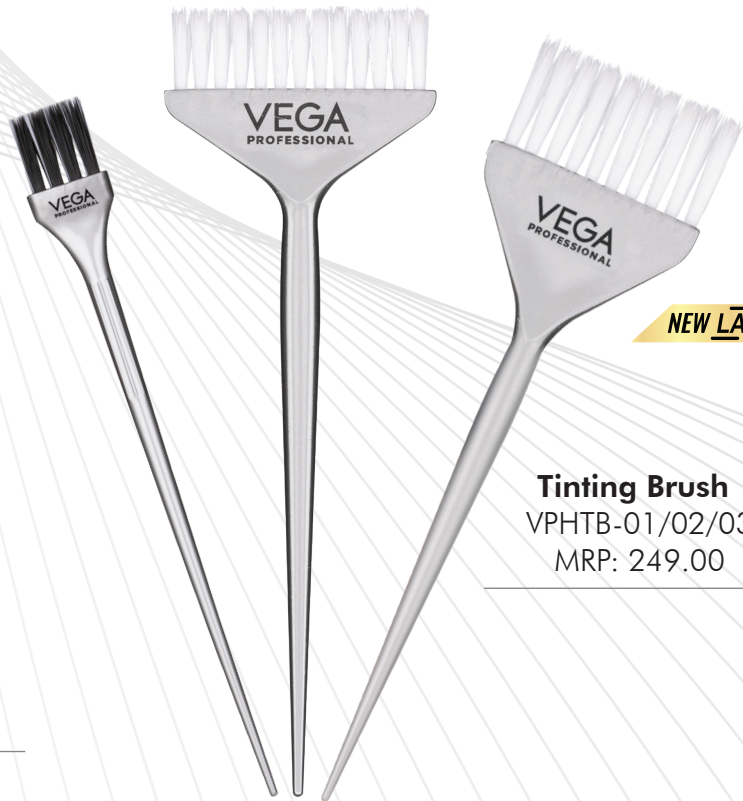

Carbon Section Clips (Pack of 4)
VPHSC-02
MRP: 299.00

NEW LAUNCH

Premium Section Clips (Pack of 4)
VPHSC-04
MRP: 299.00

NEW LAUNCH

**Curl Clips - Medium
(72 units)**
VPHSC-05
MRP: 699.00

NEW LAUNCH

Dusting Brush
VPPNB-01
MRP: 699.00

NEW LAUNCH

Fade Brush
VPPBB-01
MRP: 249.00

STYLING ESSENTIALS

VEGA
PROFESSIONAL

**Mist Spray Bottle
(350ML)**
VPHSB-01
MRP: 749.00

**Mist Spray Bottle
(200ML)**
VPHSB-02
MRP: 749.00

**Hair Spray Bottle
(200ML)**
VPHSB-03
MRP: 399.00

**Hair Spray Bottle
(350ML)**
VPHSB-04
MRP: 249.00

NEW LAUNCH

**Clipper Comb
White & Black**
VPPCC-01/02
MRP: 249.00

NEW LAUNCH

Tinting Brush
VPHTB-01/02/03
MRP: 249.00

MAKEUP BRUSHES

VEGA
PROFESSIONAL

Eyebrow Filler Brush
VPPMB-01
MRP: 399.00

Eyelid Applicator
VPPMB-02
MRP: 499.00

Eye Blender
VPPMB-03
MRP: 499.00

Flat Blending Brush
VPPMB-04
MRP: 549.00

Cream Eyeshadow Brush
VPPMB-05
MRP: 499.00

Foundation Brush
VPPMB-06
MRP: 775.00

Cheek hug Contour Brush
VPPMB-07
MRP: 849.00