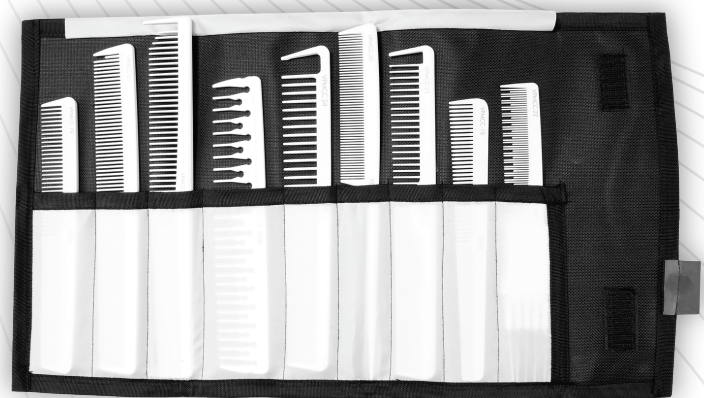

Dressing Comb
VPMCC-23
MRP: 249.00

Cutting Comb 6.75"
VPMCC-19
MRP: 249.00

Tail Comb
VPMCC-20
MRP: 249.00

Cutting Comb 7.25"
VPMCC-21
MRP: 249.00

Wide Cutting Comb
VPMCC-24
MRP: 249.00

Carbon Comb Set of 9- Black Line
VPVCC-25
MRP: 1799.00