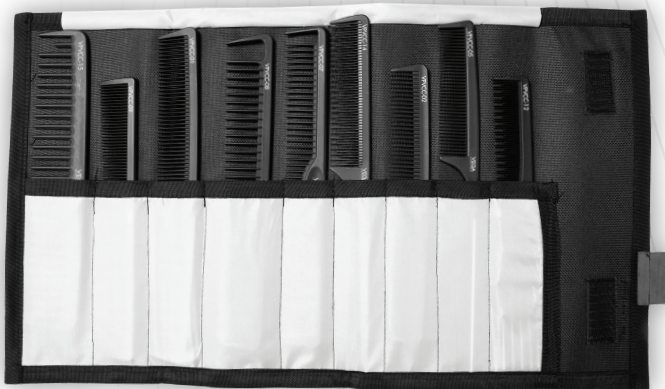

Detangling Comb
VPVCC-15
MRP: 165.00

HAIR COMBS & SETS

VEGA
PROFESSIONAL

Barber Comb
VPMCC-16
MRP: 249.00

Classic Dressing Comb
VPMCC-17
MRP: 249.00

Styling Comb
VPMCC-18
MRP: 249.00

Fork Comb
VPMCC-22
MRP: 249.00

Dressing Comb
VPMCC-23
MRP: 249.00

Cutting Comb 6.75"
VPMCC-19
MRP: 249.00

Tail Comb
VPMCC-20
MRP: 249.00

Cutting Comb 7.25"
VPMCC-21
MRP: 249.00

Wide Cutting Comb
VPMCC-24
MRP: 249.00

Carbon Comb Set of 9- Black Line
VPVCC-25
MRP: 1799.00